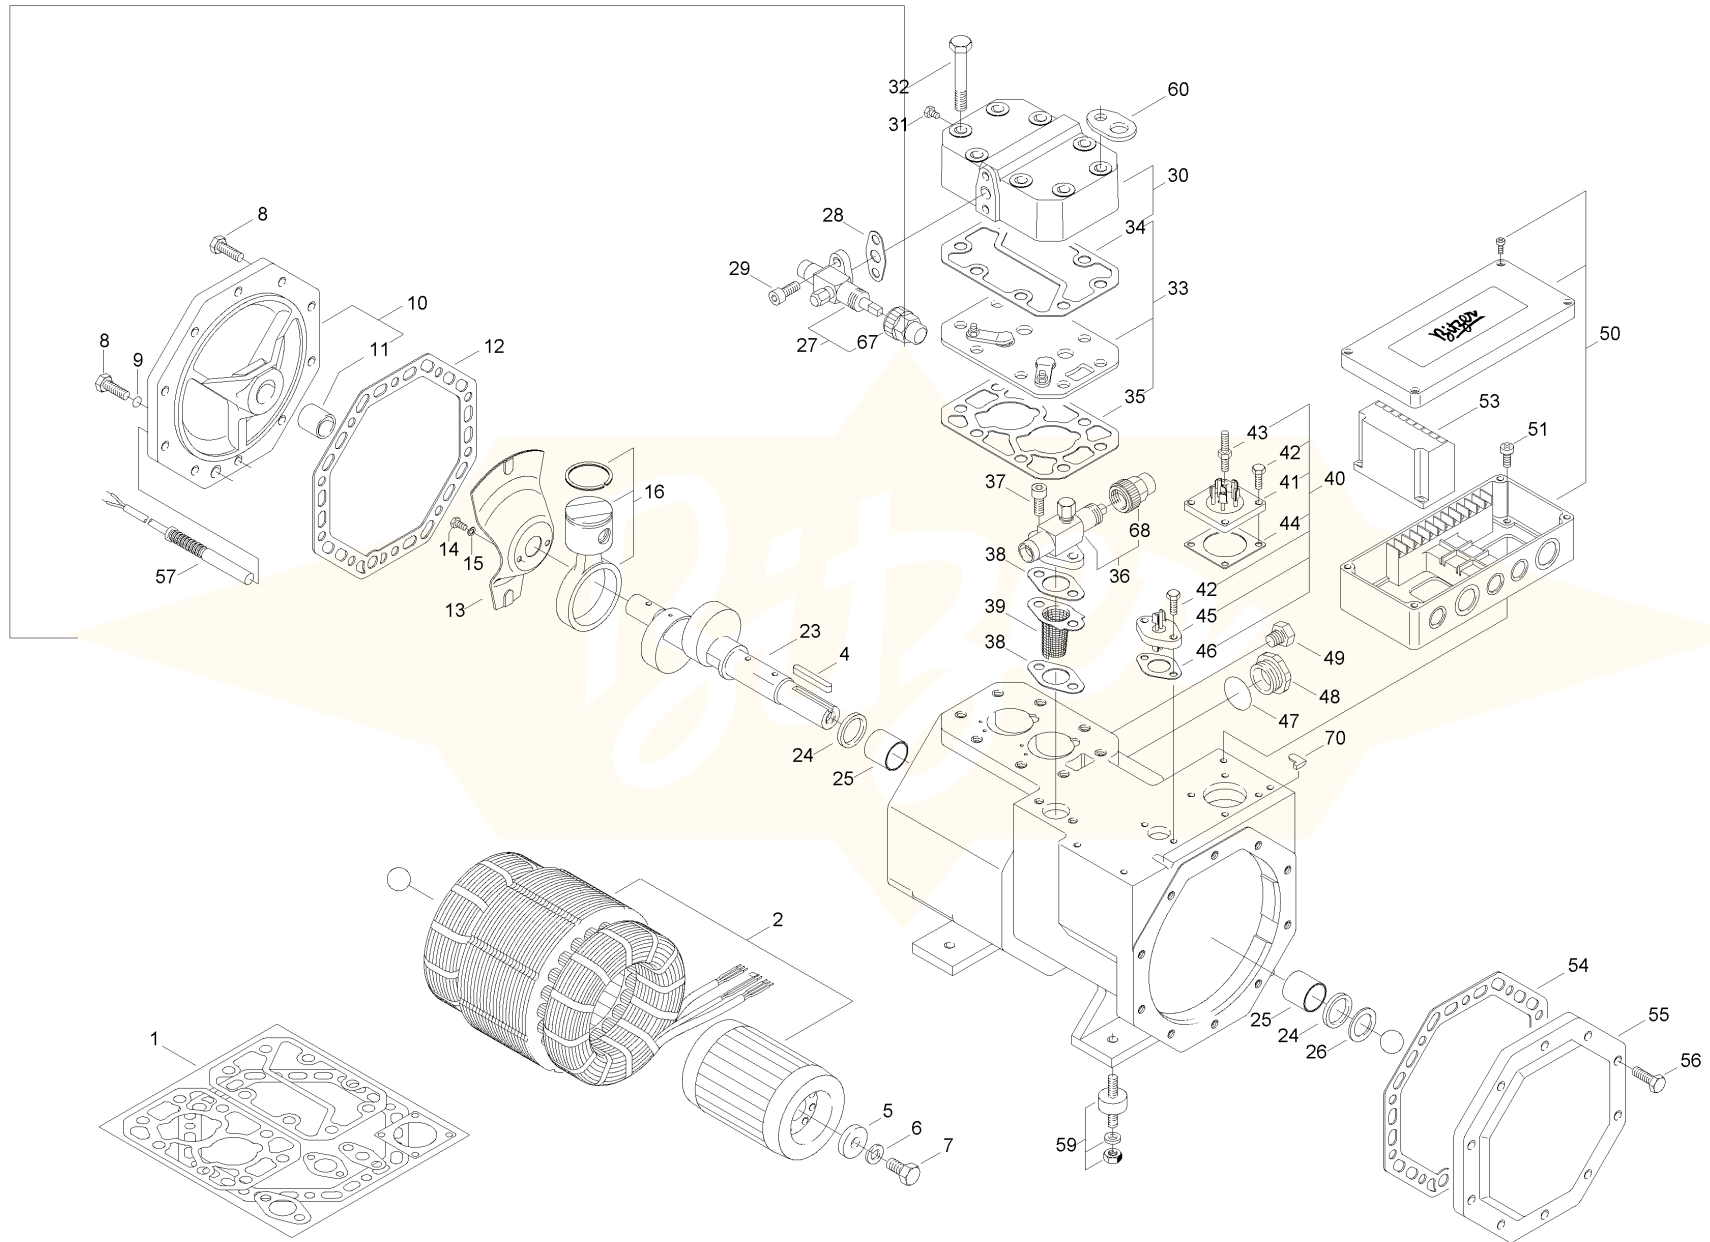

BITZER

Table of contents

Compressor

3

Compressor

Compressor

Item no.	Rec. Spare Part!	Article no.	Description	Quantity
1	✓	37283401	gasket set	1
2		34600412	built-in motor	1
3		34361018	rotor fixing	1
4		38400103	Parallel key	1
5		31300017	Disk	1
6		38220105	Single coil spring washer	1
7		38016901	Hexagon head screw	1
8		38015554	hexagon head screw	10
9		38240130	Gasket ring	1
10		30510773	bearing cover	1
11		31111215	bearing bush	1
12		37293701	Gasket	1
13		32110502	oil splasher plate	1
14		38015302	Hexagon head screw	2
15		38215005	thrust washer	2
16		30229793	connecting rod / piston	2
17		30213201	connecting rod	2
18		30223388	Piston	2
19		38340141	Wrist pin	2
20		38223122	Retaining ring with lugs	4
21		32590005	spring washer	4
22		38230088	compression ring	2

Compressor

Item no.	Rec. Spare Part!	Article no.	Description	Quantity
23		30110950	Eccentric shaft	1
24		31210301	Thrust washer	2
25		31111216	bearing bush	2
26		38209111	Adjusting washer	1
27	✓	36131511	shut-off valve	1
28		37271301	Gasket	1
29		38030602	Cheese head screw	2
30		30236012	cylinder head	1
31		36610001	Sealing Plug	2
32		38005604	hexagon head screw	8
33	✓	30405504	valve plate	1
34		37261701	Gasket	1
35		37251601	Gasket	1
36	✓	36131510	shut-off valve	1
37		38030602	Cheese head screw	2
38		37270203	gasket	2
39	✓	36201201	suction gas filter	1
40		34342801	terminal plate kit	1
41		34550015	Terminal plate	1
42		38010405	Hexagon head screw	5
43		31502701	Screw for grounding	1
44		37293801	Gasket	1